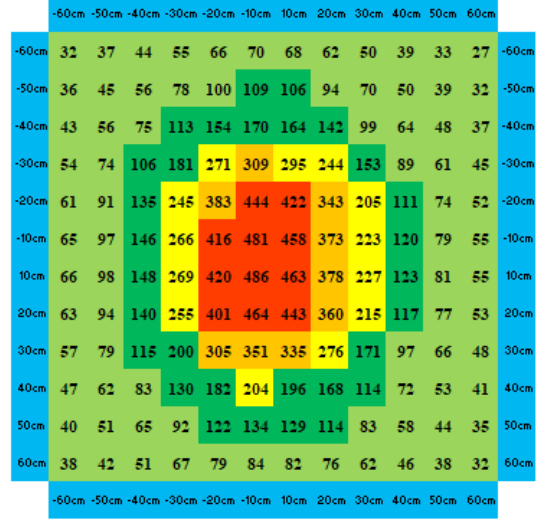

Construction

Materials	Aluminium 6063 T6, PMMA cover Brackets Stainless steel
Length, Height, Width	315mm, 146mm, 121mm
Weight	1.2Kg

Photometric Data

Part Code: 0118-00021

CCT : 3500K (90 CRI)

Light Output Specifications

PAR Photon Efficacy (µmol PAR/J):	2.0 µmol/J
Photosynthetic Photon Flux (µmol PAR/s):	100 µmol/s
Warranty:	2 years

60W MODUGrow Starter light PPFd maps

20cm height reflective mylar grow tent 1.2m x 1.2m

2 lights 30cm spacing 30cm height no grow tent 1.2m x 1.2m

30cm height reflective mylar grow tent 1.2m x 1.2m

2 lights 30cm spacing 40cm height no grow tent 1.2m x 1.2m

40cm height reflective mylar grow tent 1.2m x 1.2m