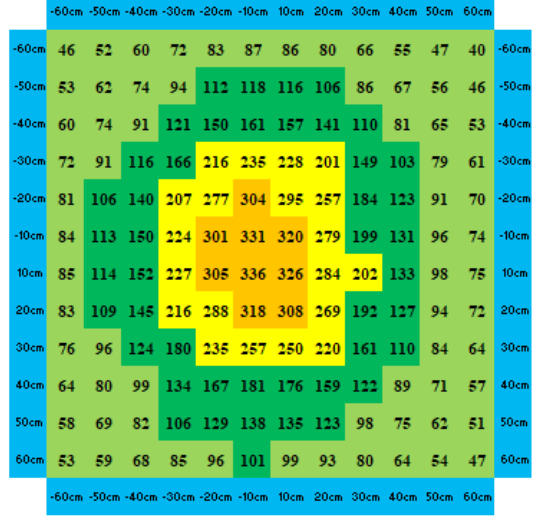

Construction

Materials	Aluminium 6063 T6, PMMA cover Brackets Stainless steel
Length, Height, Width	315mm, 146mm, 121mm
Weight	1.2Kg

Photometric Data

Part Code: 0118-00021

CCT : 3500K (90 CRI)

Light Output Specifications

PAR Photon Efficacy (µmol PAR/J):	2.0 µmol/J
Photosynthetic Photon Flux (µmol PAR/s):	100 µmol/s
Warranty:	2 years

60W MODUGrow Starter light PPFd maps

20cm height reflective mylar grow tent 1.2m x 1.2m

2 lights 30cm spacing 30cm height no grow tent 1.2m x 1.2m

30cm height reflective mylar grow tent 1.2m x 1.2m

2 lights 30cm spacing 40cm height no grow tent 1.2m x 1.2m

40cm height reflective mylar grow tent 1.2m x 1.2m