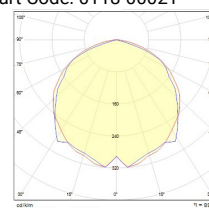

Construction

Materials	Aluminium 6063 T6, PMMA cover Brackets Stainless steel
Length, Height, Width	315mm, 146mm, 121mm
Weight	1.2Kg

Photometric Data

Part Code: 0118-00021

CCT : 3500K (90 CRI)

Light Output Specifications