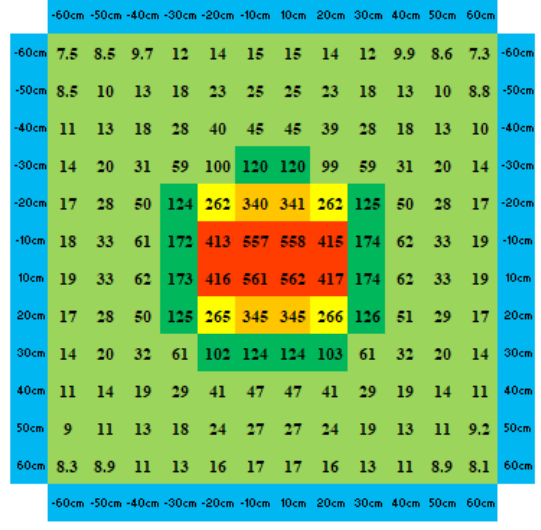

LED Specification

LED Type	240 x Osram Duris E 12 x Luxeon SunPlus (730 nm)
Photosynthetic Photon Flux (µmol PAR/s):	90 µmol/s Osram Duris E 10 µmol/s L1SP-FR
PAR Photon Efficacy (µmol PAR/J):	2.4 µmol/J @ 65 mA Osram Duris E 2.6 µmol/J @ 65 mA L1SP-FR
LED Colour	3500K Osram Duris E 730nm Luxeon SunPlus
L70 Life Span	50000h

Construction

Materials	Aluminium 6063 T6, PMMA cover Brackets Stainless steel
Length, Height, Width	315mm, 146mm, 121mm
Weight	1.2Kg

Photometric Data

Part Code: 0118-00021

CCT : 3500K (90 CRI)

Light Output Specifications

PAR Photon Efficacy (µmol PAR/J):	2.0 µmol/J
Photosynthetic Photon Flux (µmol PAR/s):	100 µmol/s
Warranty:	2 years

60W MODUGrow Starter light PPFd maps

20cm height reflective mylar grow tent 1.2m x 1.2m