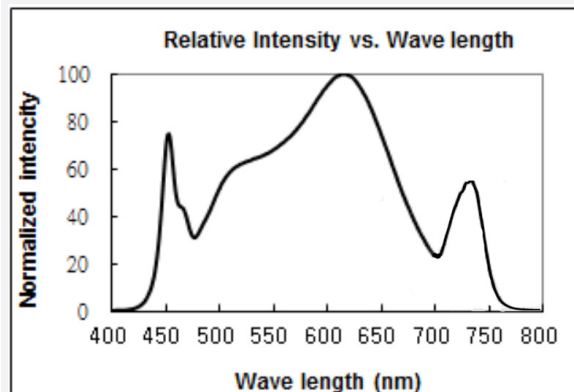

LED Specification

LED Type	240 x Osram Duris E 12 x Luxeon SunPlus (730 nm)
Photosynthetic Photon Flux (µmol PAR/s):	90 µmol/s Osram Duris E 10 µmol/s L1SP-FR
PAR Photon Efficacy (µmol PAR/J):	2.4 µmol/J @ 65 mA Osram Duris E 2.6 µmol/J @ 65 mA L1SP-FR
LED Colour	3500K Osram Duris E 730nm Luxeon SunPlus
L70 Life Span	50000h

Construction

Materials	Aluminium 6063 T6, PMMA cover Brackets Stainless steel
Length, Height, Width	315mm, 146mm, 121mm
Weight	1.2Kg

Photometric Data

Part Code: 0118-00021

CCT : 3500K (90 CRI)

Light Output Specifications

PAR Photon Efficacy (µmol PAR/J):	2.0 µmol/J
Photosynthetic Photon Flux (µmol PAR/s):	100 µmol/s
Warranty:	2 years

60W MODUGrow Starter light PPFd maps

20cm height reflective mylar grow tent 1.2m x 1.2m