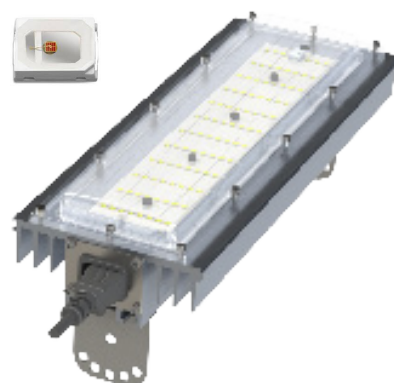

55W MODUGrow Starter + Far Red

Features

The MODUGrow Starter full spectrum grow light is designed for indoor horticulture starter growers on a budget

- Daisy chainable to any existing Modugrow light
- Passive cooling
- Simple refurbishment of LED module at end of life 50K hours (L70)
- Slim design
- Dimmable on standard rotary dimmer

Specifications

Electrical Specifications

Nominal Input Voltage:	200VAC - 250VAC
Power Input	56Watts
Power Factor	>0.90
Current @ 230VAC	0.3Amps
Inrush current	0.3Amps
Led Power	50Watts
Power Supply Efficiency	90%
Surge capability (L/N-Ground)	1Ka
Surge capability (L-N)	2Ka
Driver Life Span	50000h @ TC Point of 80°C 100000h @ TC Point of 70°C
Operating temperature (Ta):	-40°C to +55°C
IP Rating	IP52

LED Specification

LED Type	240 x Osram Duris E 12 x Luxeon SunPlus (730 nm)
Photosynthetic Photon Flux (µmol PAR/s):	90 µmol/s Osram Duris E 10 µmol/s L1SP-FR
PAR Photon Efficacy (µmol PAR/J):	2.4 µmol/J @ 65 mA Osram Duris E 2.6 µmol/J @ 65 mA L1SP-FR
LED Colour	3500K Osram Duris E 730nm Luxeon SunPlus
L70 Life Span	50000h

Construction

Materials	Aluminium 6063 T6, PMMA cover Brackets Stainless steel
Length, Height, Width	315mm, 146mm, 121mm
Weight	1.2Kg

Photometric Data

Part Code: 0118-00021

CCT : 3500K (90 CRI)

Light Output Specifications