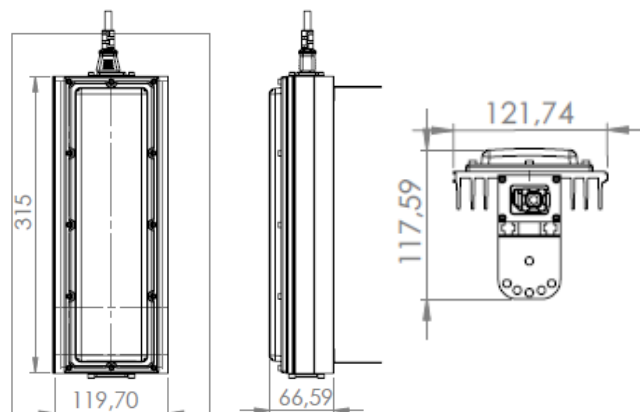

Construction

Materials	Aluminium 6063 T6, PMMA cover Brackets Stainless steel
Length, Height, Width	315mm, 146mm, 121mm
Weight	1.2Kg

Photometric Data

Part Code: 0118-00021

CCT : 3500K (90 CRI)

Light Output Specifications

PAR Photon Efficacy (µmol PAR/J):	2.0 µmol/J
Photosynthetic Photon Flux (µmol PAR/s):	100 µmol/s
Warranty:	2 years

60W MODUGrow Starter light PPFd maps

20cm height reflective mylar grow tent 1.2m x 1.2m

2 lights 30cm spacing 30cm height no grow tent 1.2m x 1.2m

30cm height reflective mylar grow tent 1.2m x 1.2m

2 lights 30cm spacing 40cm height no grow tent 1.2m x 1.2m

40cm height reflective mylar grow tent 1.2m x 1.2m